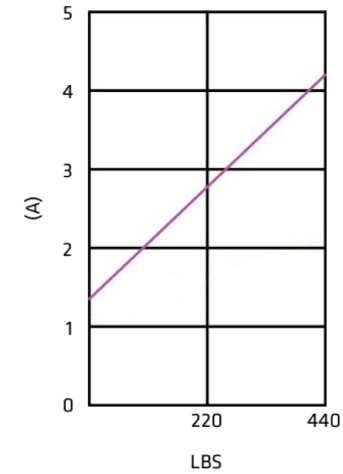

DIMENSIONS IN INCHES

24VDC SPEED VS LOAD

CURRENT VS LOAD (24 VDC)

SET INCLUDES:

- 1 Controller
- 1 Control Box
- 1 Power Cord
- 2 Lifting Columns

SPECIFICATIONS:

- Voltage: 110 VAC
- Output power: 24 VDC
- Load: 440 x 2 = 880 lbs
- Speed: 0.50 inches/second
- Stroke: 32"
- Retracted: 24"
- Extended: 56"
- Type of duty: 10%
- Remote has 4 pre sets

CUSTOM OPTIONS:

- Any stroke size up to 32"

SET-UP PLAN