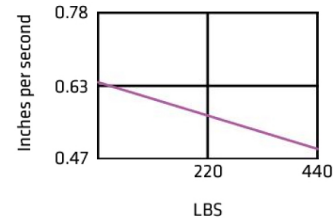

DIMENSIONS IN INCHES

24VDC SPEED VS LOAD

CURRENT VS LOAD (24 VDC)

SET INCLUDES:

- 1 Controller
- 1 Control Box
- 1 Power Cord
- 2 Lifting Columns

SPECIFICATIONS:

- Voltage: 110 VAC
- Output power: 24 VDC
- Load: 440 x 2 = 880 lbs
- Speed: 0.50 inches/second
- Stroke: 32"
- Retracted: 24"
- Extended: 56"
- Type of duty: 10%
- Remote has 4 pre sets

CUSTOM OPTIONS:

- Any stroke size up to 32"

SET-UP PLAN