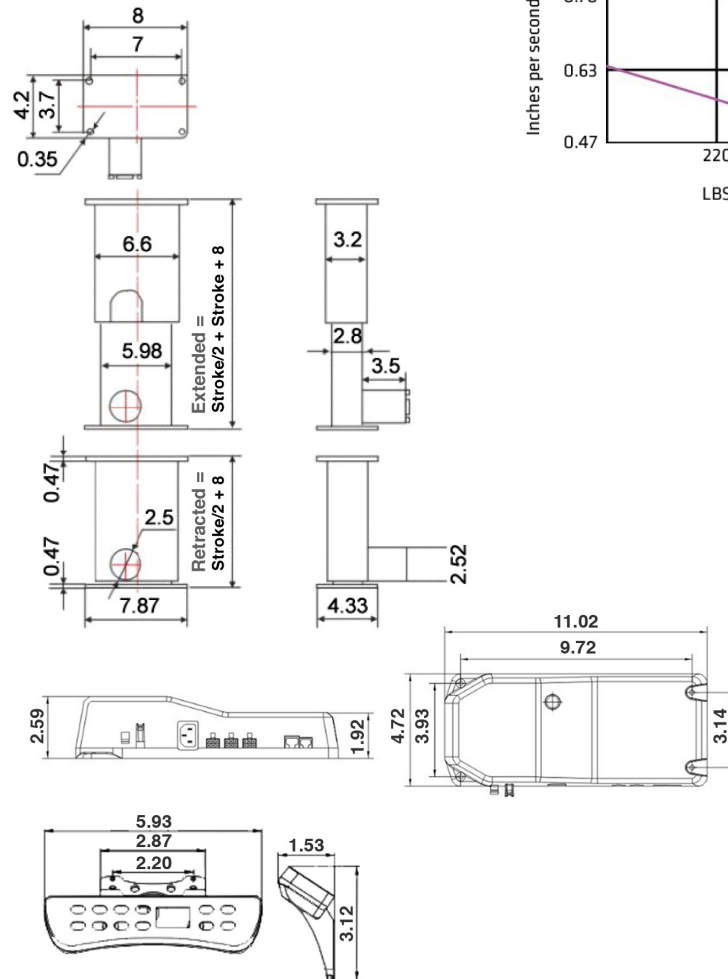

DIMENSIONS IN INCHES

24VDC SPEED VS LOAD

CURRENT VS LOAD (24 VDC)

SET INCLUDES:

- 1 Controller
- 1 Control Box
- 1 Power Cord
- 2 Lifting Columns

SPECIFICATIONS:

- Voltage: 110 VAC
- Output power: 24 VDC
- Load: 440 x 2 = 880 lbs
- Speed: 0.50 inches/second
- Stroke: 32"
- Retracted: 24"
- Extended: 56"
- Type of duty: 10%
- Remote has 4 pre sets

CUSTOM OPTIONS:

- Any stroke size up to 32"

SET-UP PLAN