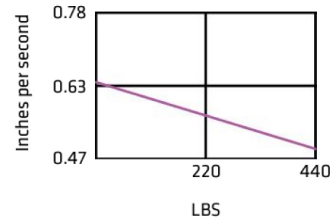

DIMENSIONS IN INCHES

24VDC SPEED VS LOAD

CURRENT VS LOAD (24 VDC)

SPECIFICATIONS:

- Voltage: 110 VAC
- Output power: 24 VDC
- Load: 440 lbs
- Speed: 0.50 inches/second
- Stroke: 15.7 inches
- Install size: 22 inches
- Type of duty: 10%