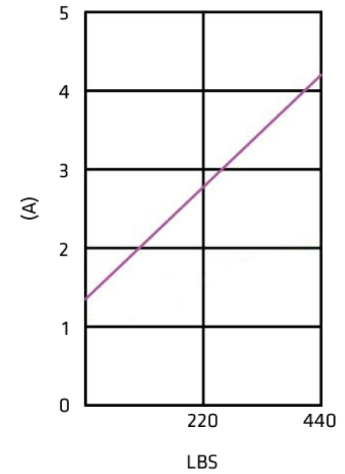

DIMENSIONS IN INCHES

24VDC SPEED VS LOAD

CURRENT VS LOAD (24 VDC)

SPECIFICATIONS:

- Voltage: 110 VAC
- Output power: 24 VDC
- Load: 440 lbs
- Speed: 0.50 inches/second
- Stroke: 15.7 inches
- Install size: 22 inches
- Type of duty: 10%