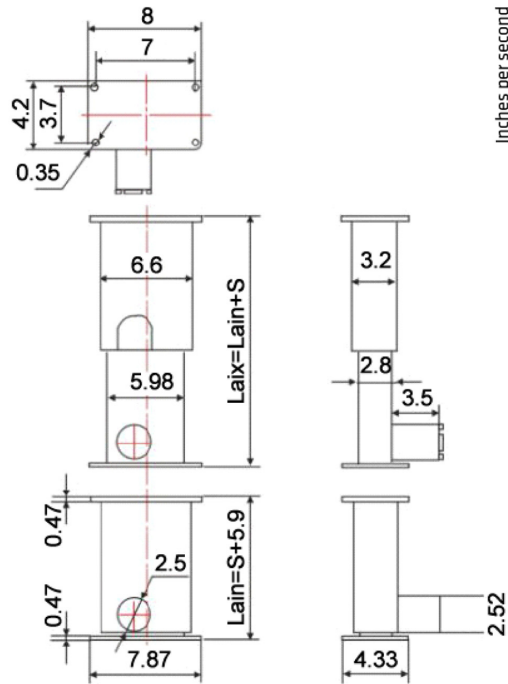

DIMENSIONS IN INCHES

24VDC SPEED VS LOAD

CURRENT VS LOAD (24 VDC)

SPECIFICATIONS:

- Voltage: 110 VAC
- Output power: 24 VDC
- Load: 440 lbs
- Speed: 0.50 inches/second
- Stroke: 15.7 inches
- Install size: 22 inches
- Type of duty: 10%

SET INCLUDES:

- 1 Controller
- 1 Control Box
- 1 Lifting Columns