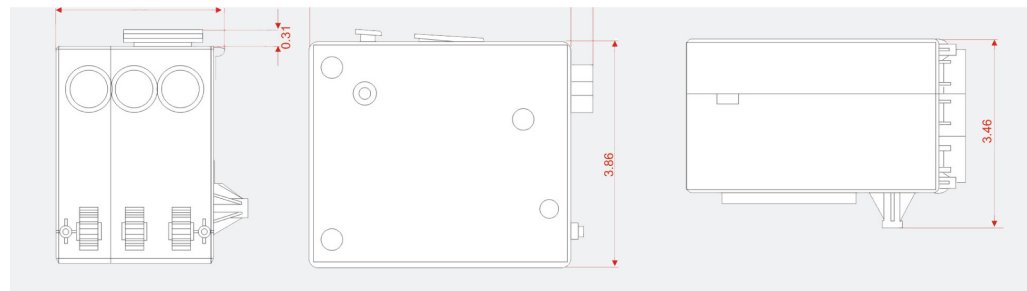

DIMENSIONS IN INCHES

24VDC SPEED VS LOAD

CURRENT VS LOAD (24 VDC)

SPECIFICATIONS:

- Voltage: 110 VAC
- Output power: 24 VDC
- Load: 440 lbs
- Speed: 0.50 inches/second
- Stroke: 15.7 inches
- Install size: 22 inches
- Type of duty: 10%

SET INCLUDES:

- 1 Controller
- 1 Control Box
- 1 Lifting Columns